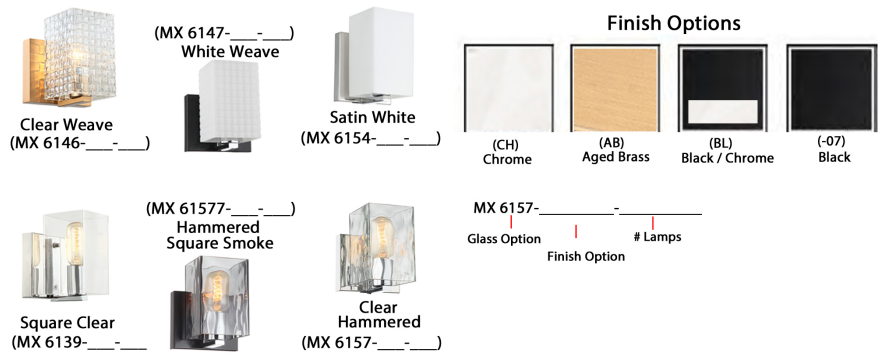

Image May Not Reflect Fixture Finish

MX 6139-07-3
L:19" H:6.5" Ext:5.5"
Finish: Black
Glass: Clear
Lamps: 3x60W (M) A19

REFERENCE	QTY.	REMARKS	Project
			Location/Type
			Architect
			Engineer
			Contractor
			Submitted By: _____ Date: _____